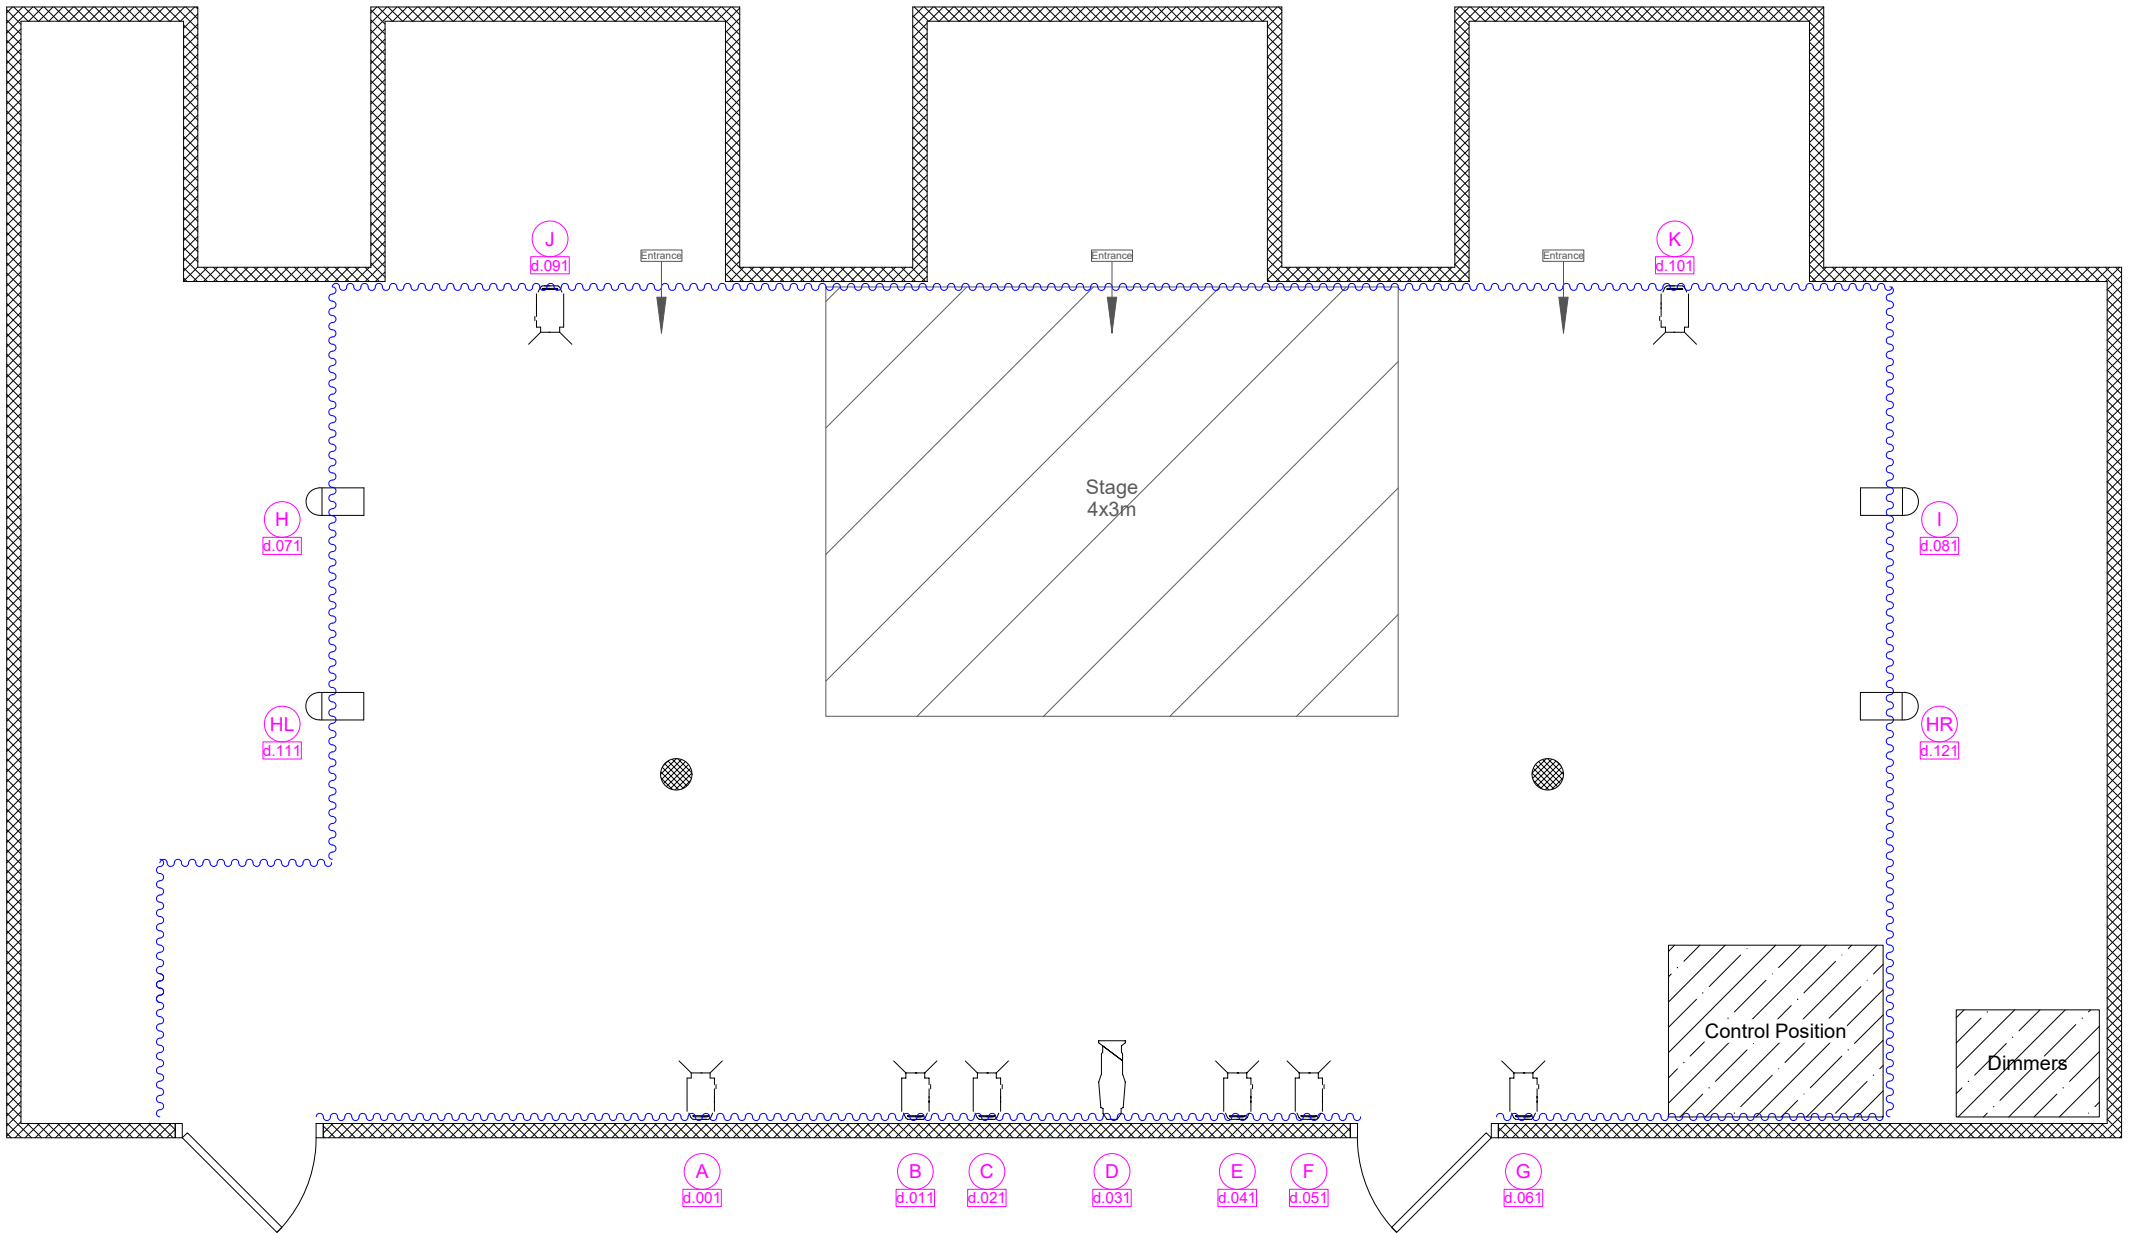

1.00 m

	<b>Cameo Root Par 6</b> Mode: 6ch P 3p
	<b>Cameo F1 FC LED Fresnel RGBW</b> Mode: 4ch T 5p
	<b>ETC ColorSource Spot Jr 25-50</b> Mode: 5CH (5ch) P 5p
	<b>Fixture Number DMX Address</b>

VENUE		theSpace Triplex	
TITLE		Studio Theatre LIGHTING Plan	
SIZE	CAGE CODE	DWG NO	REV
A4		theSpaceUK-VP-18-18	25.1
SCALE		SHEET	