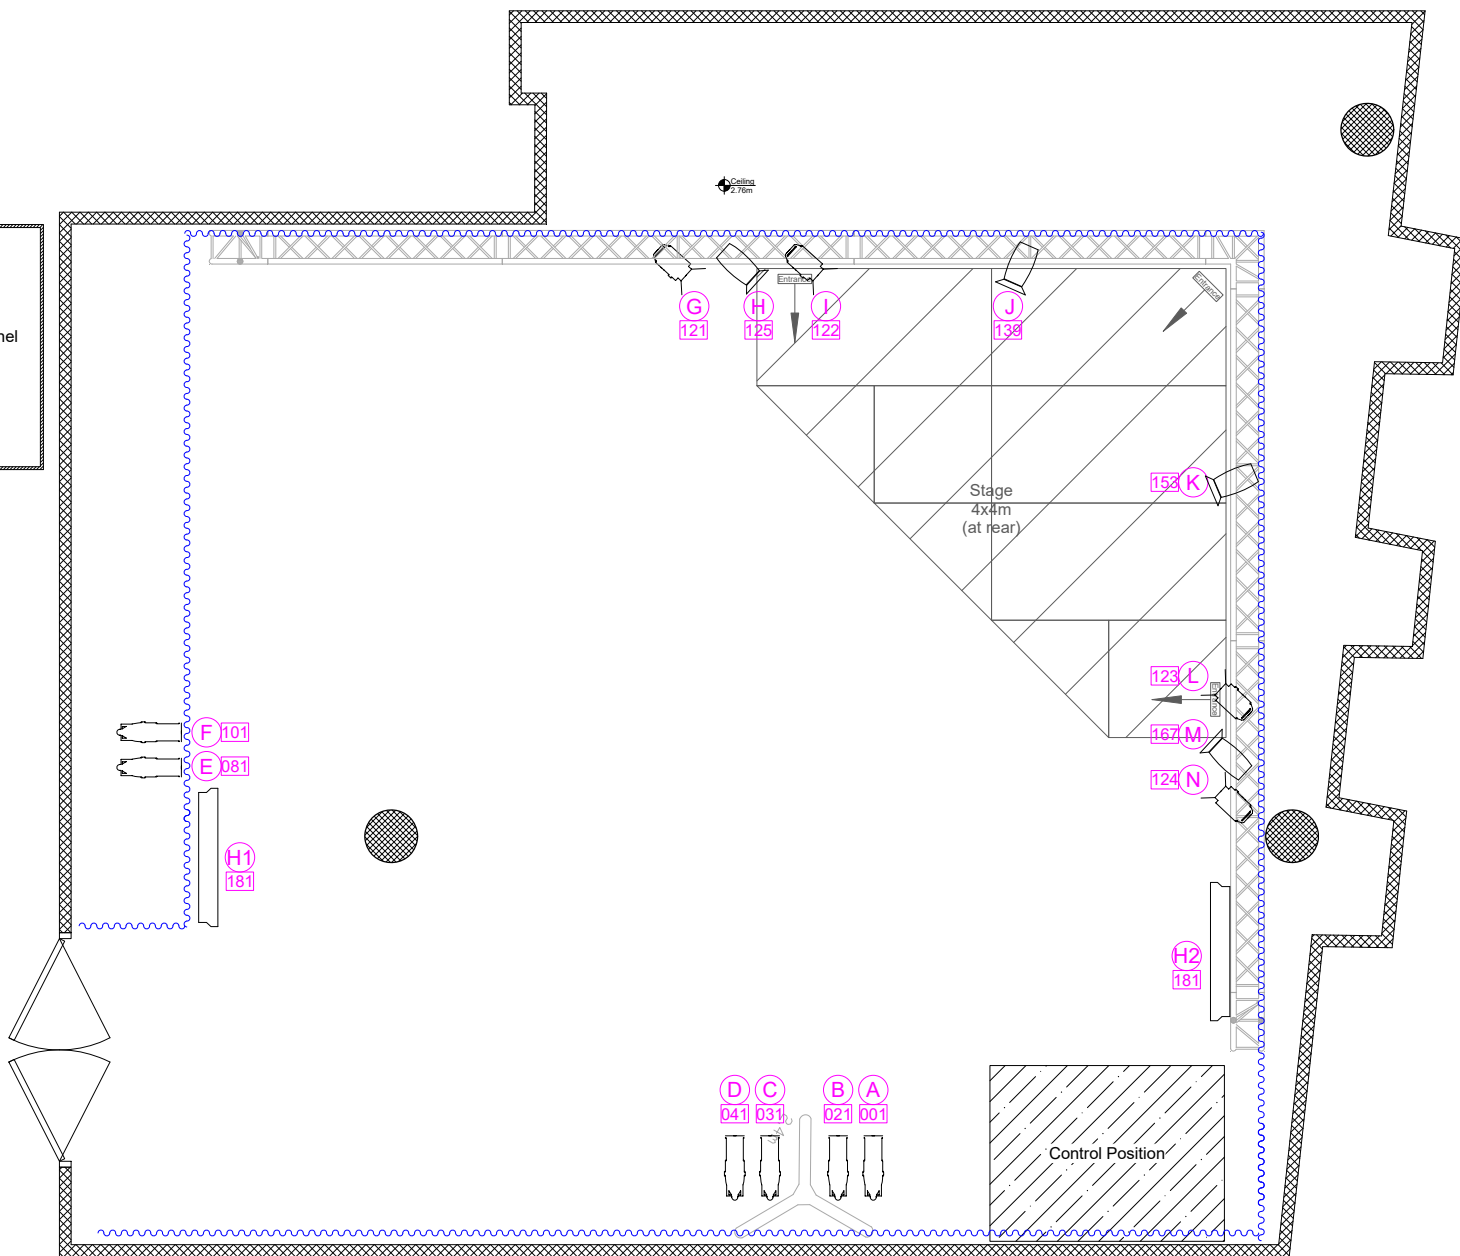

	Robe Perfect
	LED Profile
	Elumen8 LED Fresnel
	PixelLine
	Fixture Number DMX Address

1.00 m

VENUE		theSpace @ Surgeons' Hall	
TITLE		Theatre 1 LIGHTING Plan	
SIZE	CAGE CODE	DWG NO	REV
A4		theSpaceUK-VP-06-18	25.1
SCALE		SHEET	