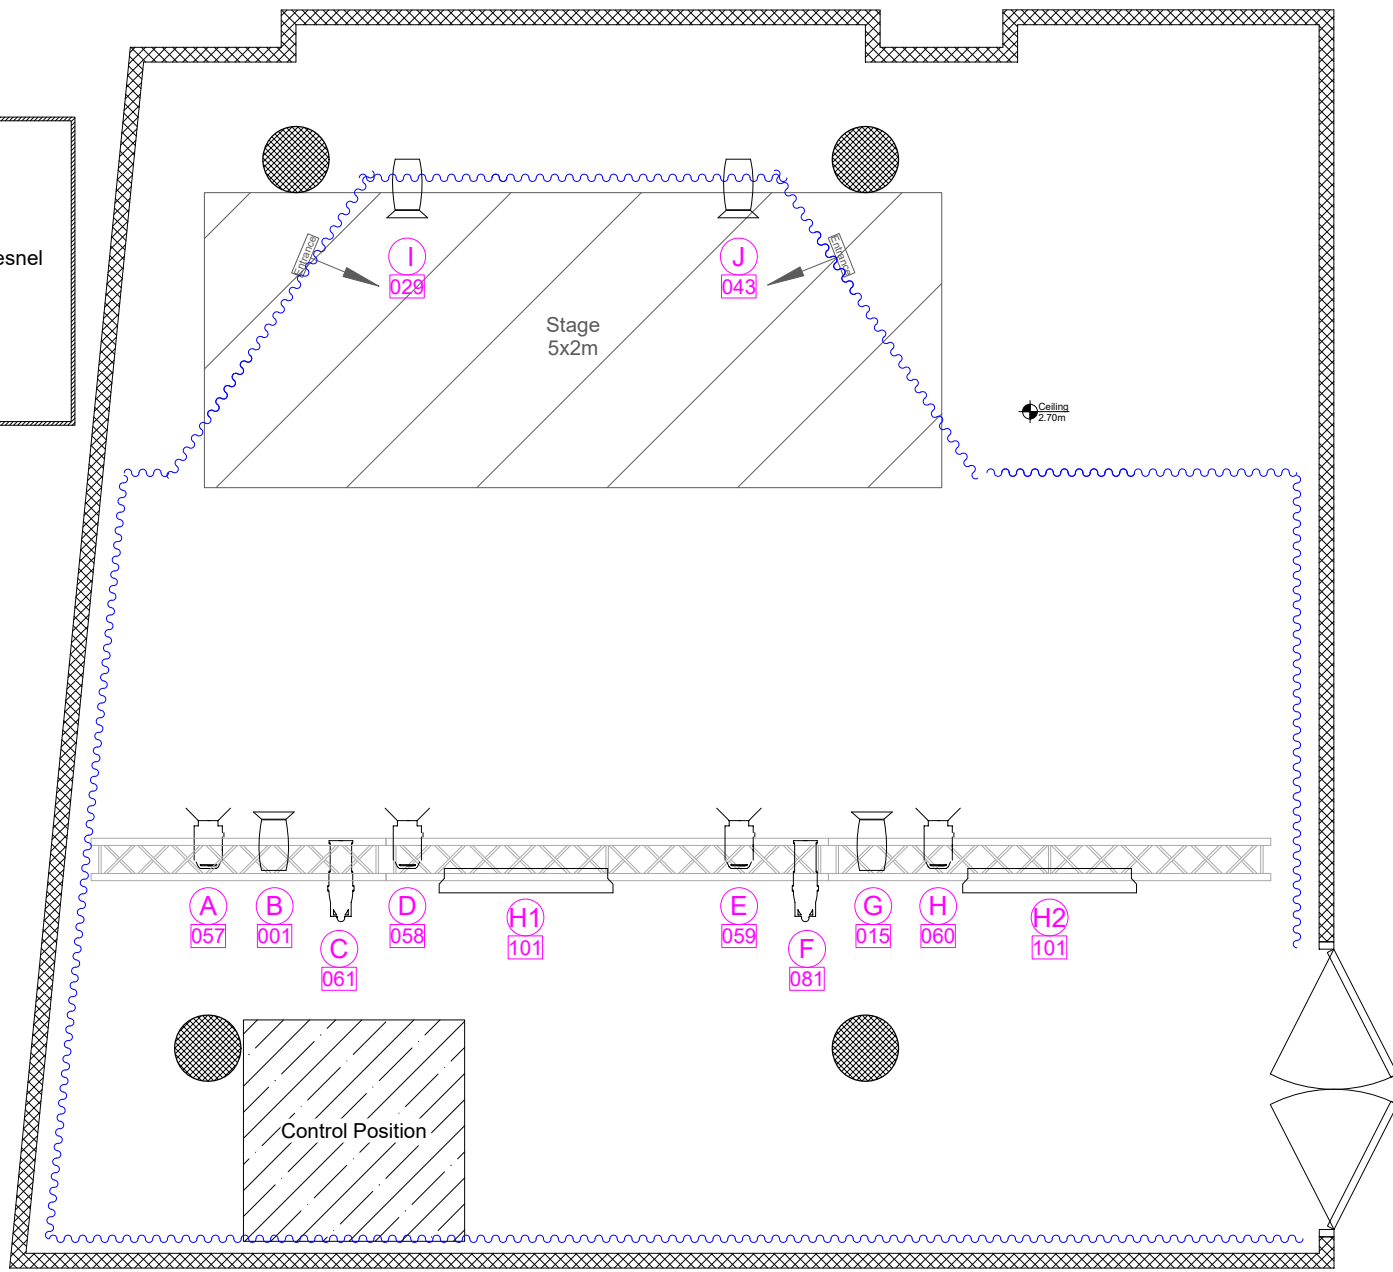

	Robe Parfect
	LED Profile
	Elumen8 LED Fresnel
	PixelLine
	Fixture Number DMX Address

1.00 m

VENUE			
theSpace @ Surgeons' Hall			
TITLE			
Theatre 3 LIGHTING Plan			
SIZE	CAGE CODE	DWG NO	REV
A4		theSpaceUK-VP-08-18	25.1
SCALE			SHEET